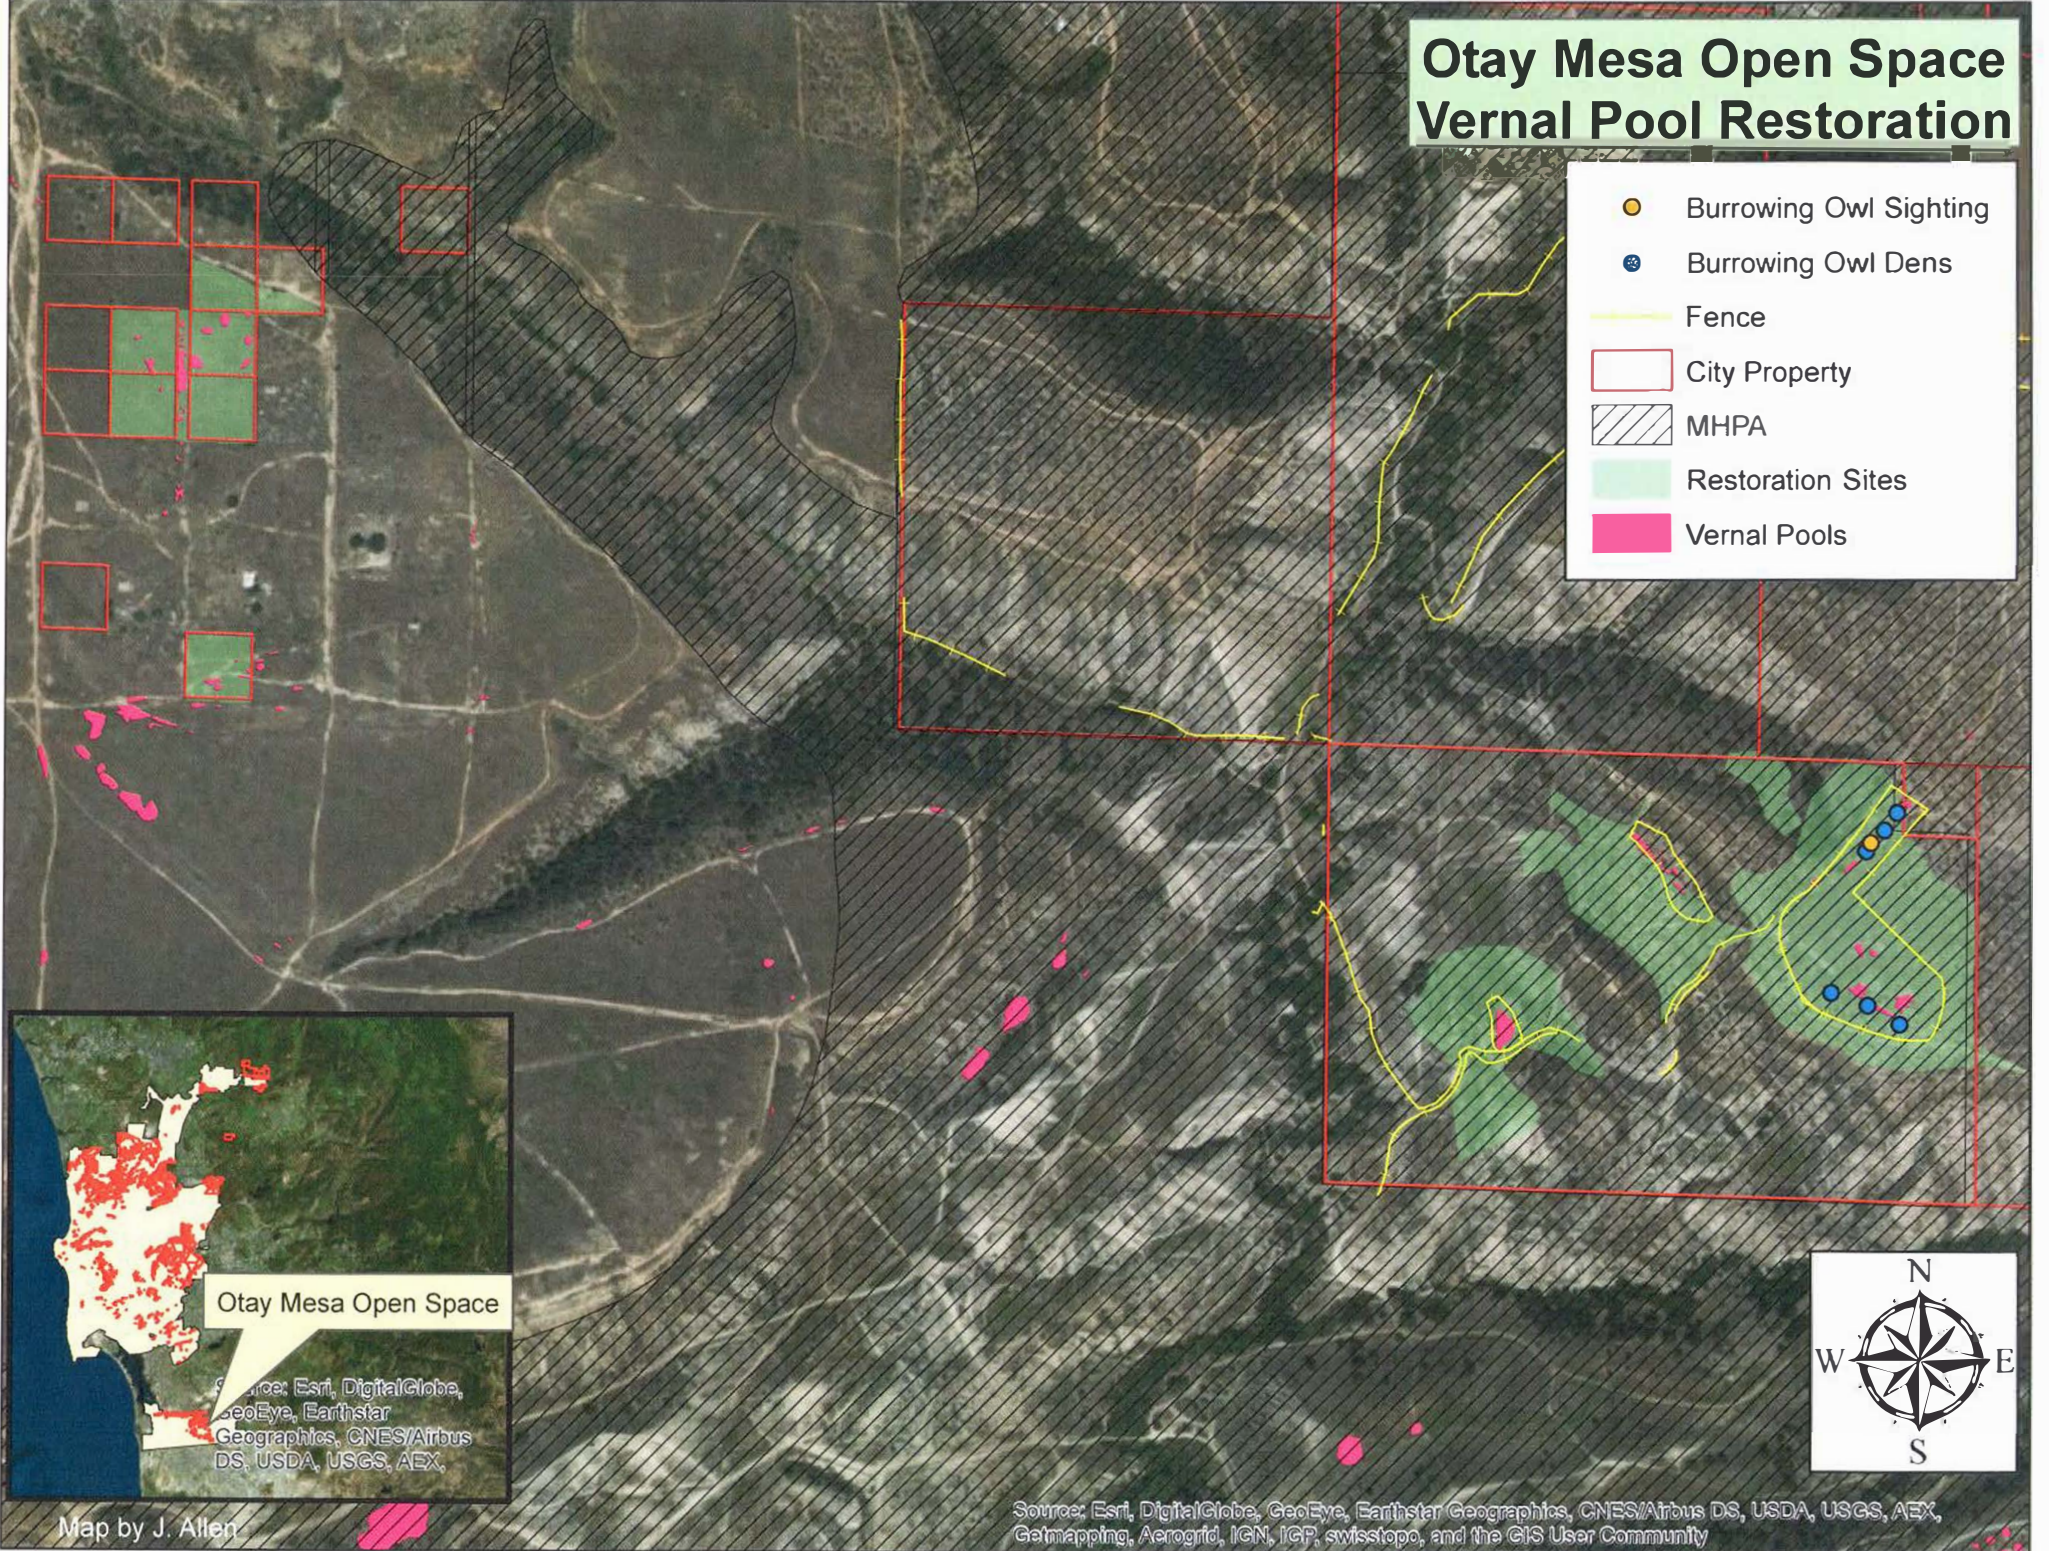

# Otay Mesa Open Space Vernal Pool Restoration

- Burrowing Owl Sighting
- Burrowing Owl Dens
- Fence
- City Property
- ▨ MHPA
- Restoration Sites
- Vernal Pools

Source: Esri, DigitalGlobe, GeoEye, Earthstar Geographics, CNES/Airbus DS, USDA, USGS, AEX,

Map by J. Allen

Source: Esri, DigitalGlobe, GeoEye, Earthstar Geographics, CNES/Airbus DS, USDA, USGS, AEX, Getmapping, Aerogrid, IGN, IGP, swisstopo, and the GIS User Community